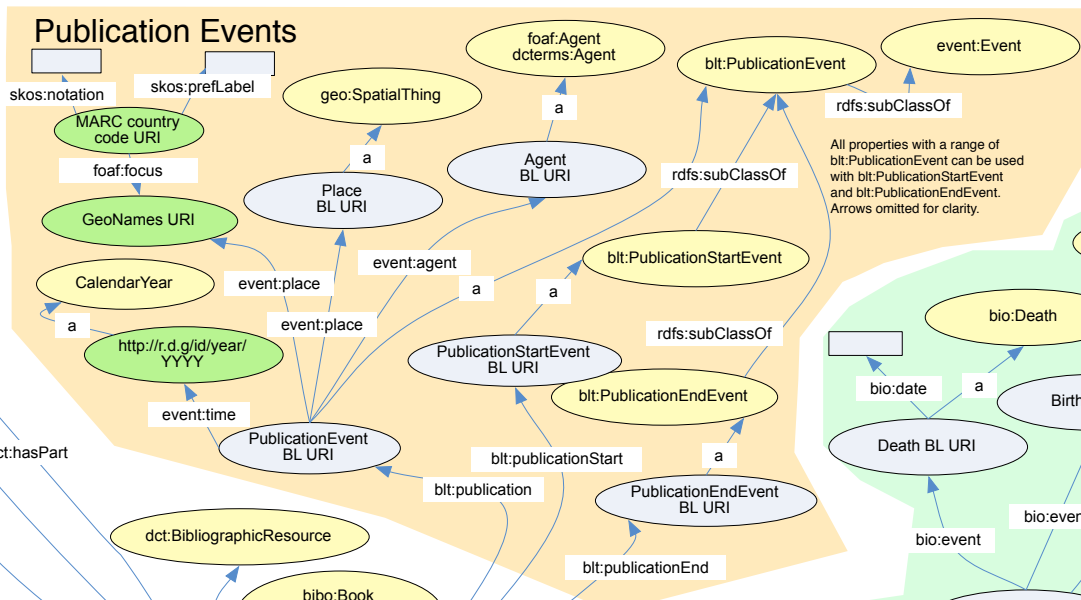

British Library Data Model - Book

Subject

Assume that most instance data will have an **rdfs:label**. These properties have been omitted for clarity.

V.1.6 July 2018