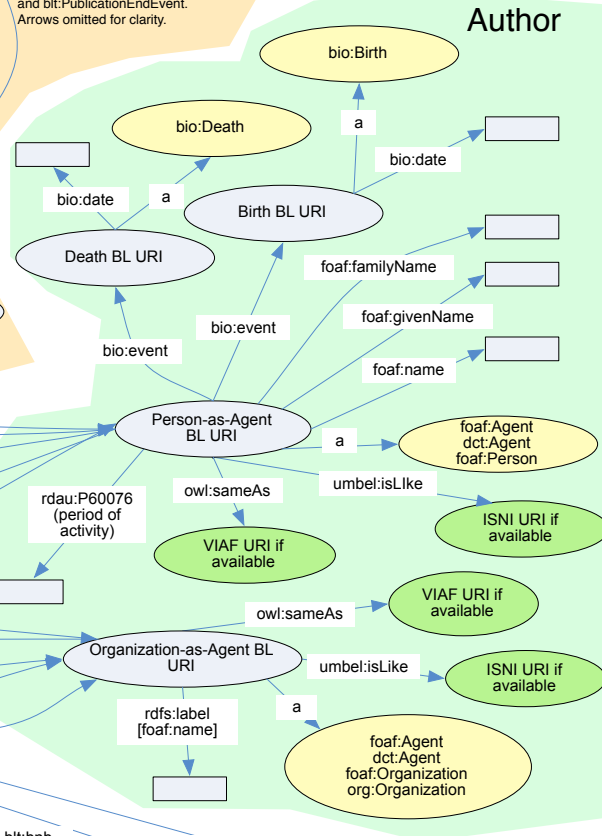

British Library Data Model - Book

Subject

Assume that most instance data will have an **rdfs:label**. These properties have been omitted for clarity.

V.1.6 July 2018