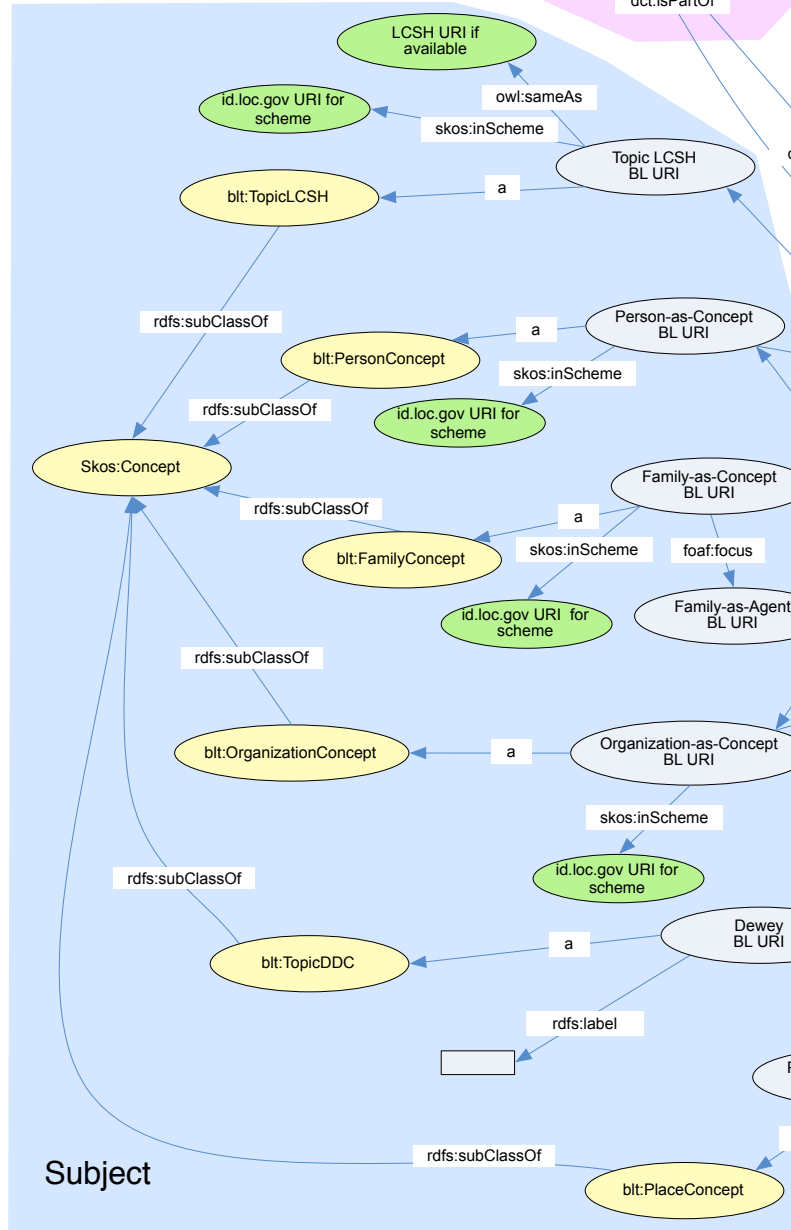

British Library Data Model - Book

Subject

Assume that most instance data will have an **rdfs:label**. These properties have been omitted for clarity.

V.1.6 July 2018