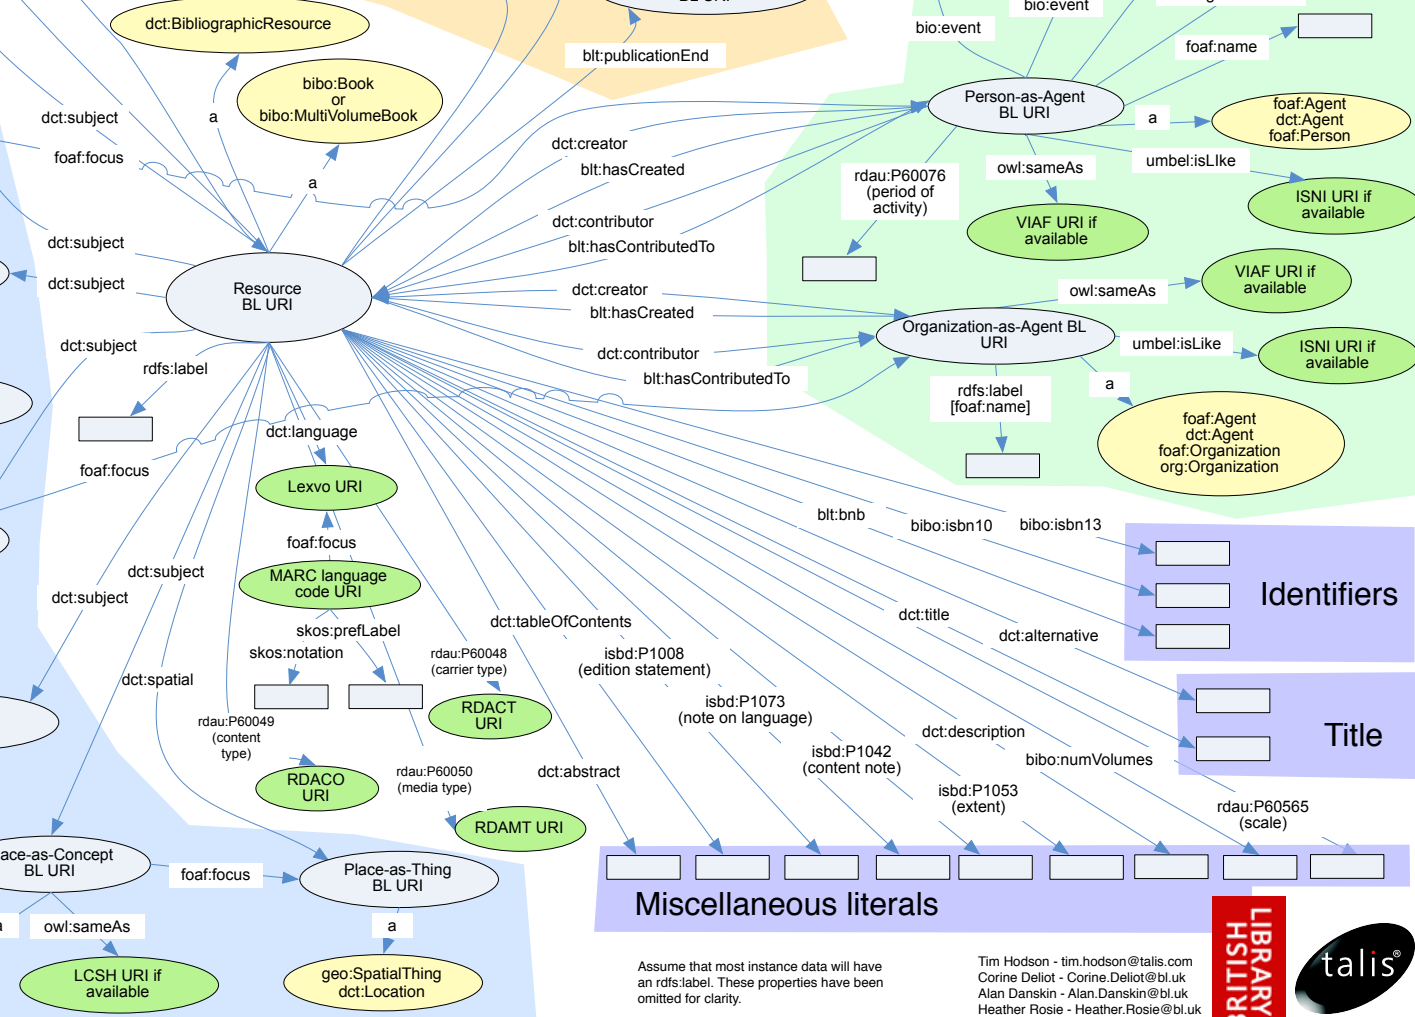

British Library Data Model - Book

Subject

Assume that most instance data will have an **rdfs:label**. These properties have been omitted for clarity.

V.1.6 July 2018