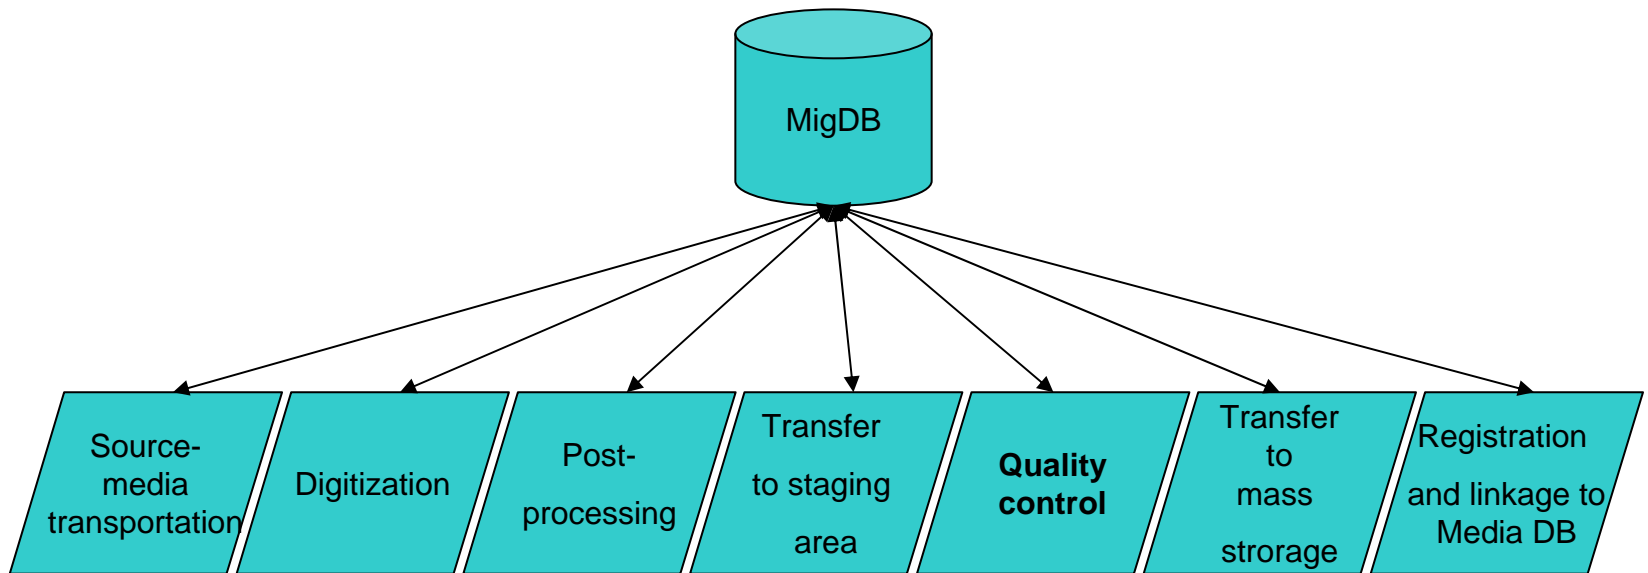

Migration Asset Management

SLBA Migration project

Quality control

[List tapes](#)

[Create 4-channel](#)

[Create VHS](#)

[Create QIC](#)

[Import Excel](#)

[List files](#)

[Quality Control](#)

[Statistics](#)

QIC

[Create Process Schedule](#)

[Edit Process Schedule](#)

Filter Tapes

Alla

Alla

Filter Files

Alla

Alla

Display per page

Alla

Search

p2	September	1996	Load Matrix
1	☐ Sesam ☐ OK ☐ Reject ☐ Delete	Send	
2	☐ Sesam ☐ OK ☐ Reject ☐ Delete	Send	
3	☐ Sesam ☐ OK ☐ Reject ☐ Delete	Send	
4	Taken out	Send	
5	Taken out	Send	
6	Taken out	Send	
7	Taken out	Send	
8	Taken out	Send	
9	Taken out	Send	
10	Taken out	Send	
11	Taken out	Send	
12	Taken out	Send	
13	Taken out	Send	
14	Taken out	Send	
15	Taken out	Send	
16	Taken out	Send	
17	Taken out	Send	
18	Taken out	Send	
19	Taken out	Send	
20	Taken out	Send	
21	Taken out	Send	

- Technical quality
- Correct overlap (P1 and P2) between audio files
- Content accuracy