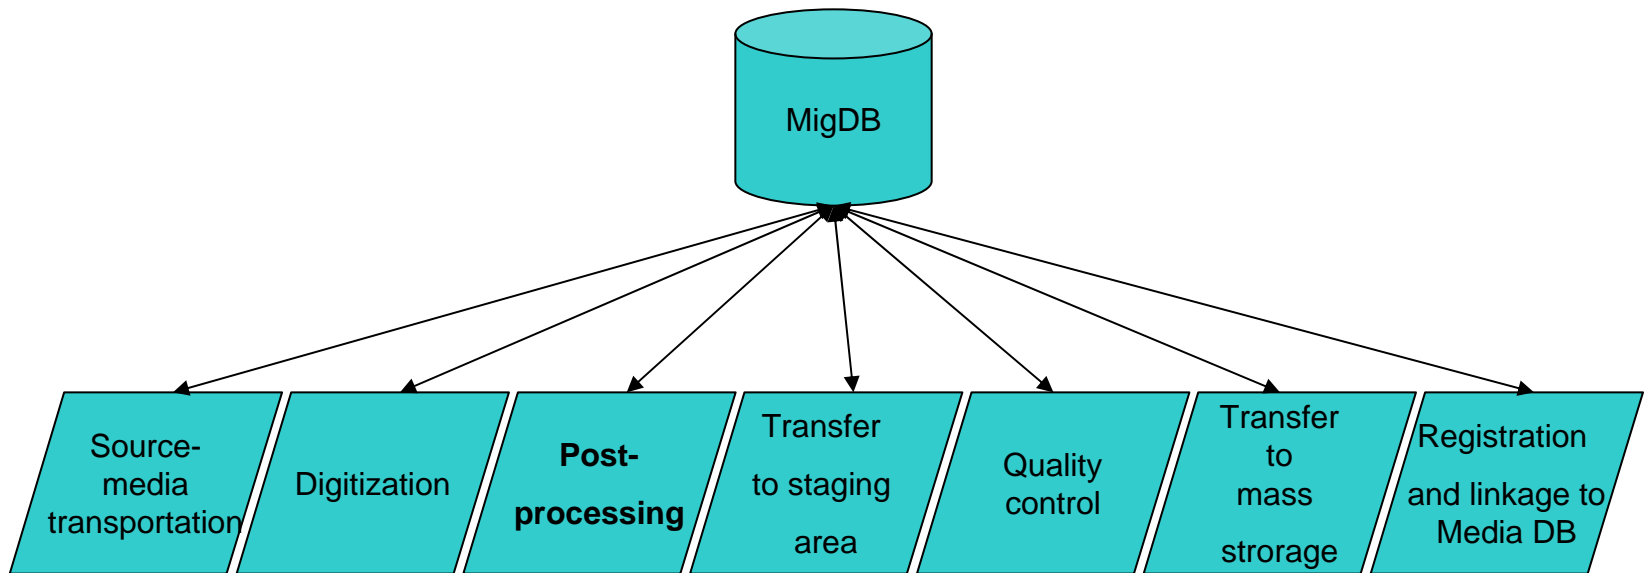

Migration Asset Management