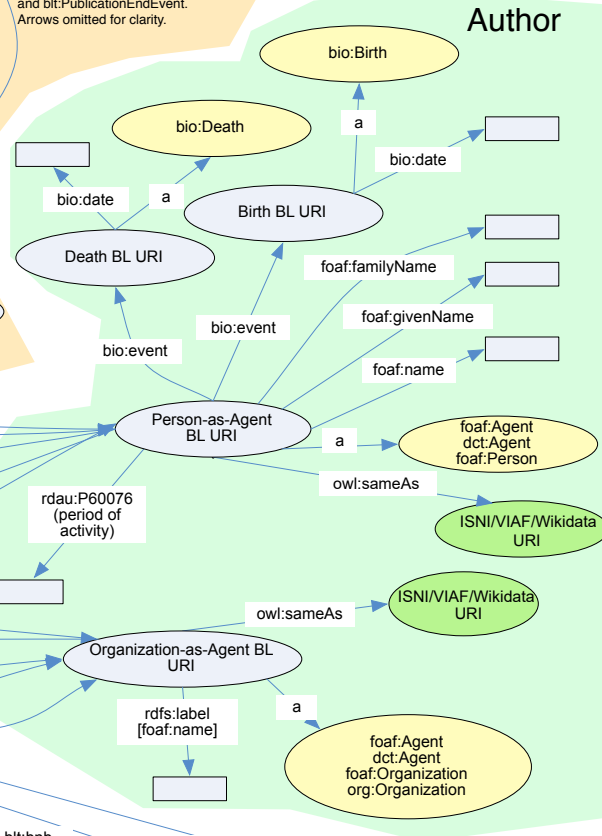

British Library Data Model - Book

Assume that most instance data will have an rdfs:label. These properties have been omitted for clarity.

Tim Hodson - tim.hodson@tal.is
Corine Deliot - Corine.Deliot@bl.uk
Alan Danskin - Alan.Danskin@bl.uk
Heather Rosie - Heather.Rosie@bl.uk
Jan Ashton - Jan.Ashton@bl.uk

V. 1.7 August 2020