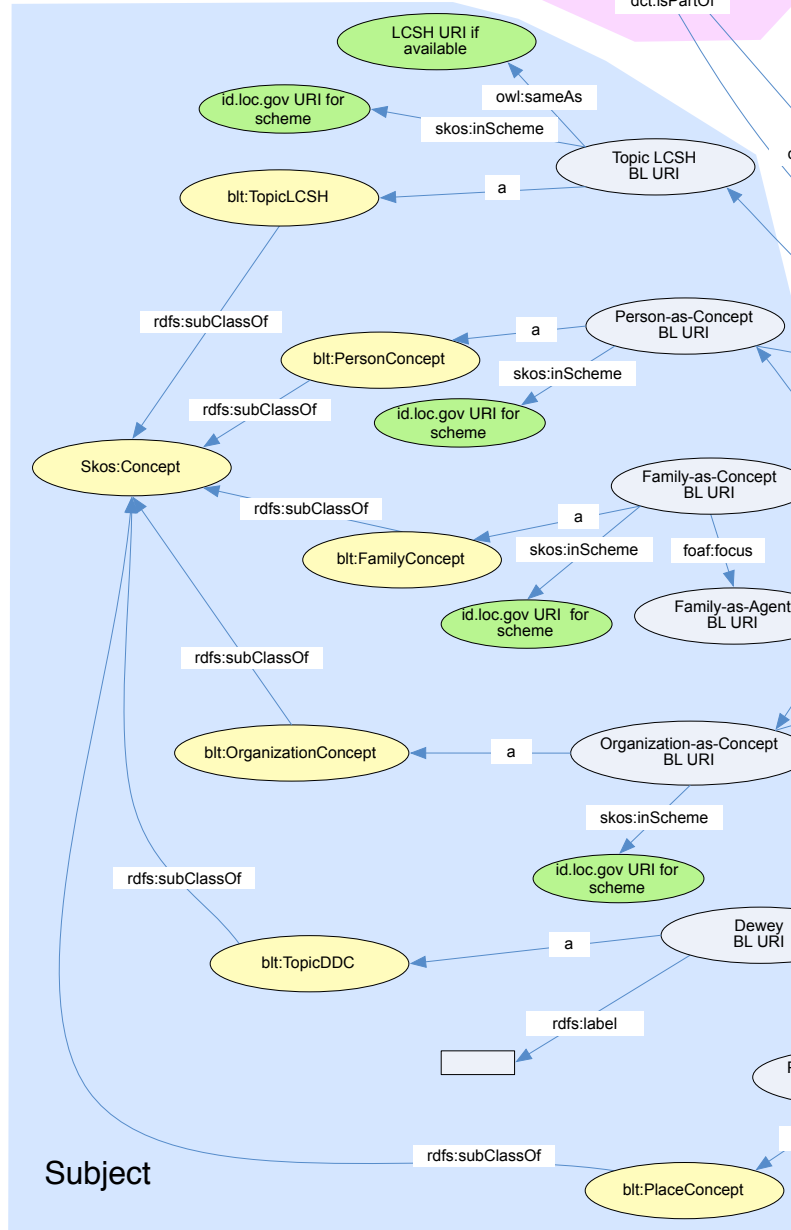

British Library Data Model - Book

Assume that most instance data will have an rdfs:label. These properties have been omitted for clarity.

Tim Hodson - tim.hodson@tal.is
Corine Deliot - Corine.Deliot@bl.uk
Alan Danskin - Alan.Danskin@bl.uk
Heather Rosie - Heather.Rosie@bl.uk
Jan Ashton - Jan.Ashton@bl.uk

V. 1.7 August 2020