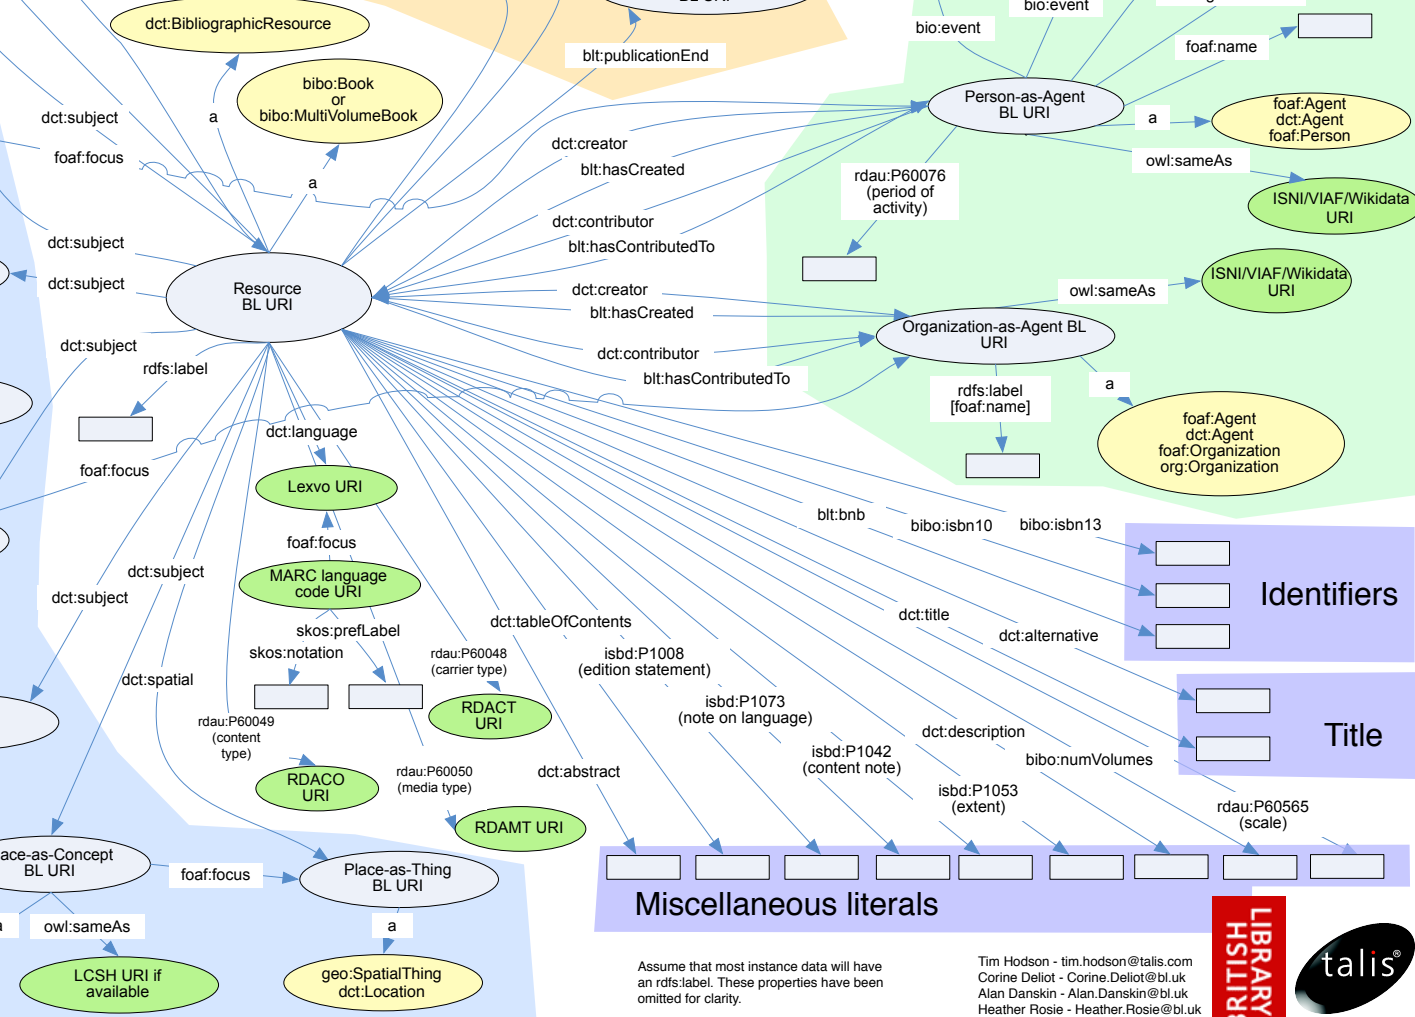

British Library Data Model - Book

Assume that most instance data will have an rdfs:label. These properties have been omitted for clarity.

Tim Hodson - tim.hodson@tal.is
Corine Deliot - Corine.Deliot@bl.uk
Alan Danskin - Alan.Danskin@bl.uk
Heather Rosie - Heather.Rosie@bl.uk
Jan Ashton - Jan.Ashton@bl.uk

V. 1.7 August 2020