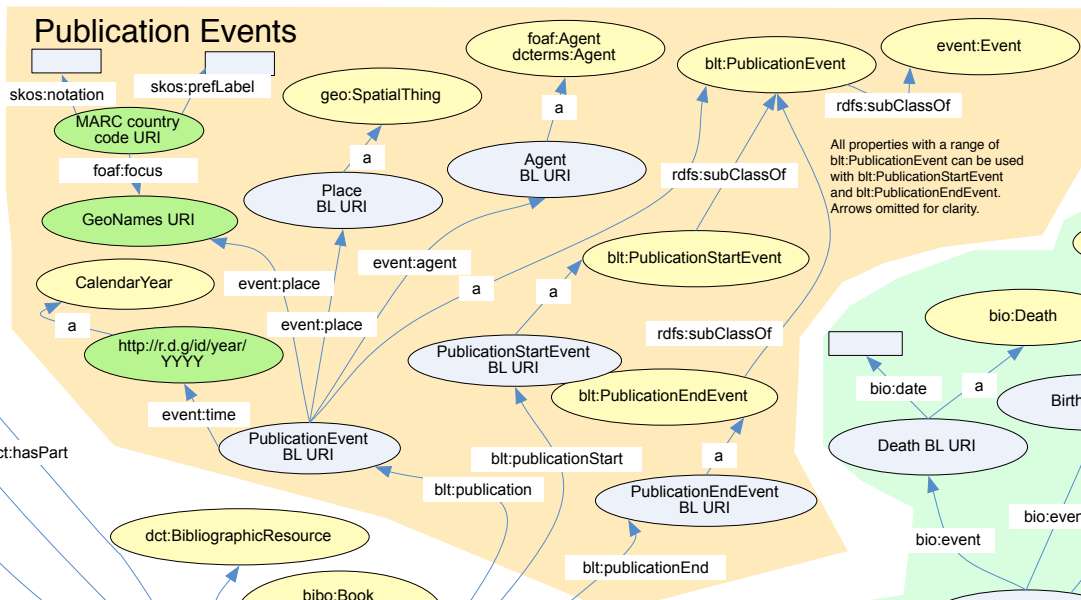

British Library Data Model - Book

Assume that most instance data will have an rdfs:label. These properties have been omitted for clarity.

Tim Hodson - tim.hodson@tal.is
Corine Deliot - Corine.Deliot@bl.uk
Alan Danskin - Alan.Danskin@bl.uk
Heather Rosie - Heather.Rosie@bl.uk
Jan Ashton - Jan.Ashton@bl.uk

V. 1.7 August 2020