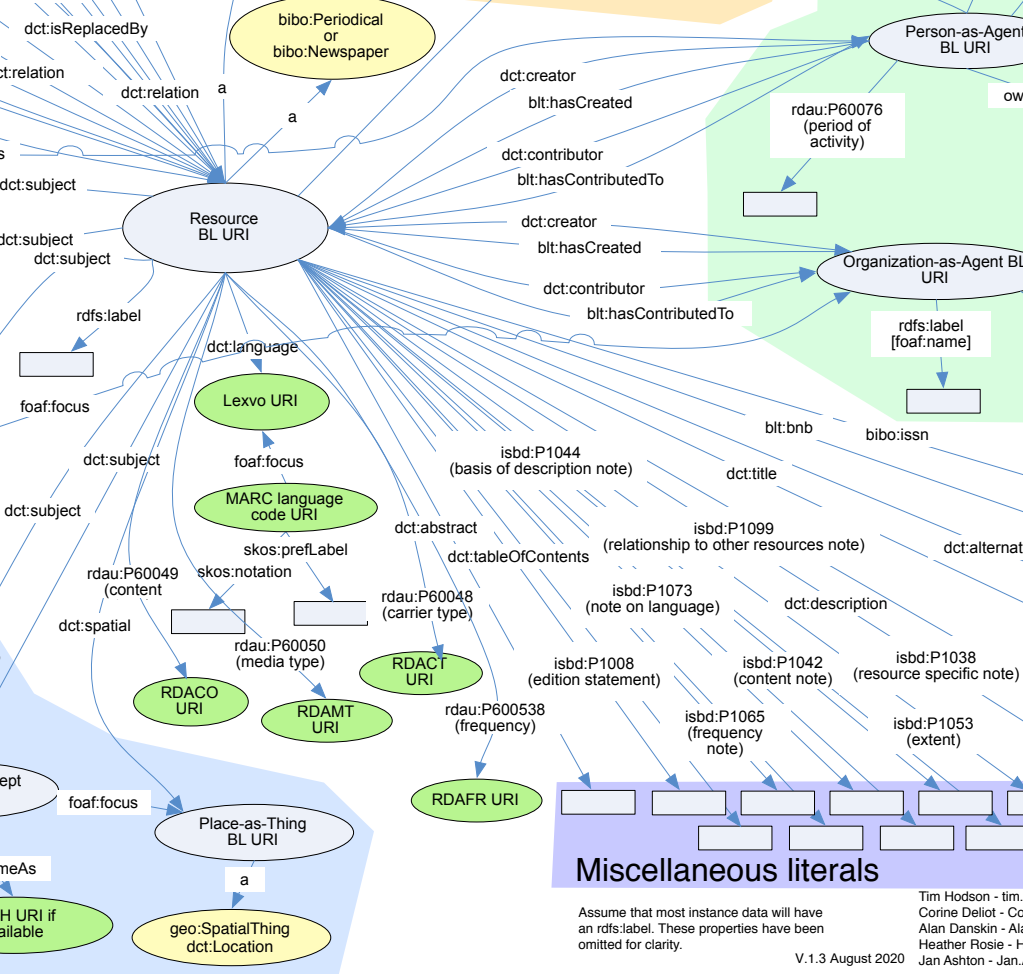

Miscellaneous literals

This diagram shows miscellaneous literals. **isbd:P1073 (note on language)**, **isbd:P1008 (edition statement)**, **isbd:P1042 (content note)**, **isbd:P1038 (resource specific note)**, **isbd:P1065 (frequency note)**, **isbd:P1053 (extent)**, **bibo:numVolumes**, **RDACO URI**, **RDAMT URI**, **RDACT URI**, and **RDAFR URI** are classes that have instances like **rdau:P60050 (media type)** and **rdau:P600538 (frequency)**.

Assume that most instance data will have an rdfs:label. These properties have been omitted for clarity.

Tim Hodson - tim.hodson@tal.is
Corine Deliot - Corine.Deliot@bl.uk
Alan Danskin - Alan.Danskin@bl.uk
Heather Rosie - Heather.Rosie@bl.uk
Jan Ashton - Jan.Ashton@bl.uk

V.1.3 August 2020