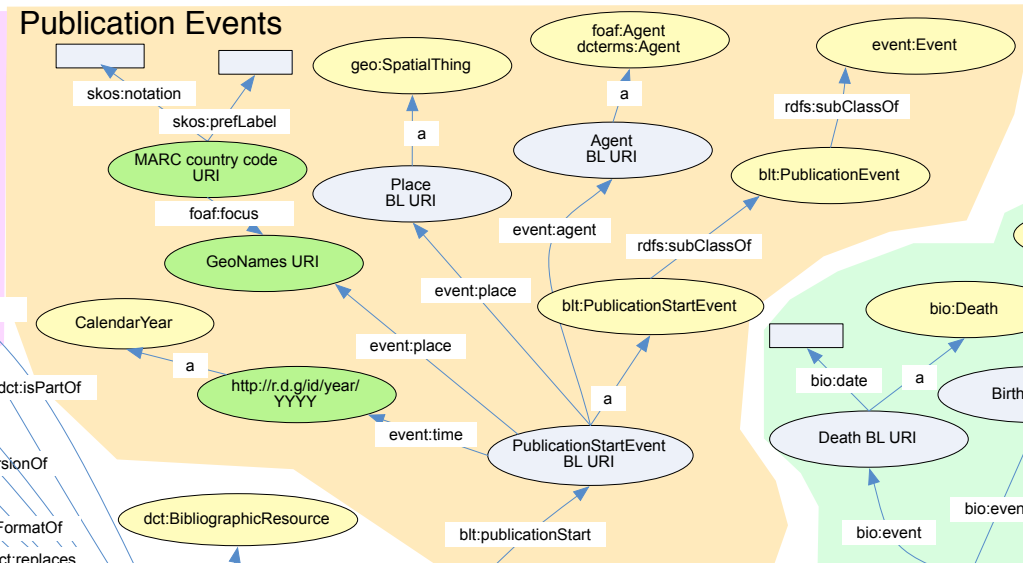

Miscellaneous literals

This diagram shows miscellaneous literals. **isbd:P1073 (note on language)**, **isbd:P1008 (edition statement)**, **isbd:P1042 (content note)**, **isbd:P1038 (resource specific note)**, **isbd:P1065 (frequency note)**, **isbd:P1053 (extent)**, **bibo:numVolumes**, **RDACO URI**, **RDAMT URI**, **RDACT URI**, and **RDAFR URI** are classes that have instances like **rdau:P60050 (media type)** and **rdau:P600538 (frequency)**.

Assume that most instance data will have an rdfs:label. These properties have been omitted for clarity.

Tim Hodson - tim.hodson@tal.is
Corine Deliot - Corine.Deliot@bl.uk
Alan Danskin - Alan.Danskin@bl.uk
Heather Rosie - Heather.Rosie@bl.uk
Jan Ashton - Jan.Ashton@bl.uk

V.1.3 August 2020