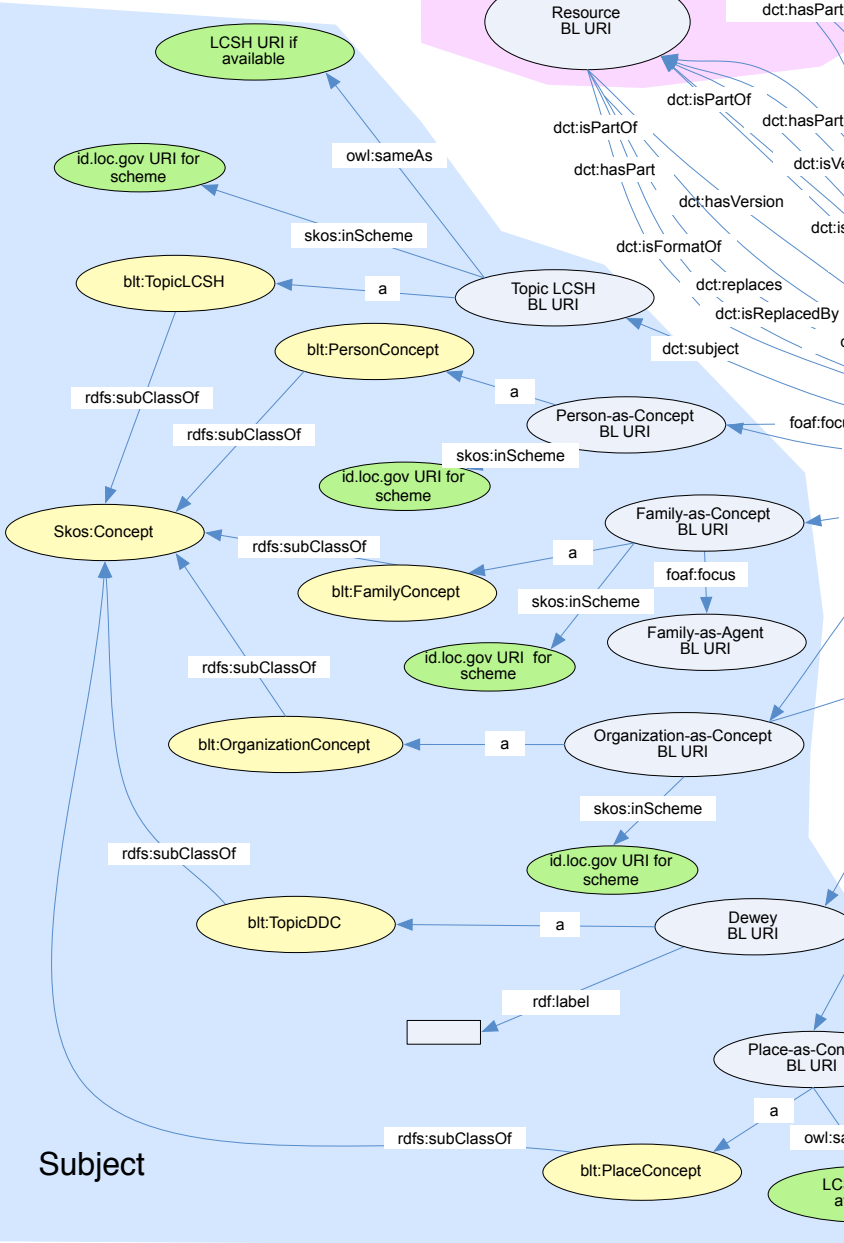

Miscellaneous literals

This diagram shows miscellaneous literals. **isbd:P1073 (note on language)**, **isbd:P1008 (edition statement)**, **isbd:P1042 (content note)**, **isbd:P1038 (resource specific note)**, **isbd:P1065 (frequency note)**, **isbd:P1053 (extent)**, **bibo:numVolumes**, **RDACO URI**, **RDAMT URI**, **RDACT URI**, and **RDAFR URI** are classes that have instances like **rdau:P60050 (media type)** and **rdau:P600538 (frequency)**.

Assume that most instance data will have an rdfs:label. These properties have been omitted for clarity.

Tim Hodson - tim.hodson@tal.is
Corine Deliot - Corine.Deliot@bl.uk
Alan Danskin - Alan.Danskin@bl.uk
Heather Rosie - Heather.Rosie@bl.uk
Jan Ashton - Jan.Ashton@bl.uk

V.1.3 August 2020