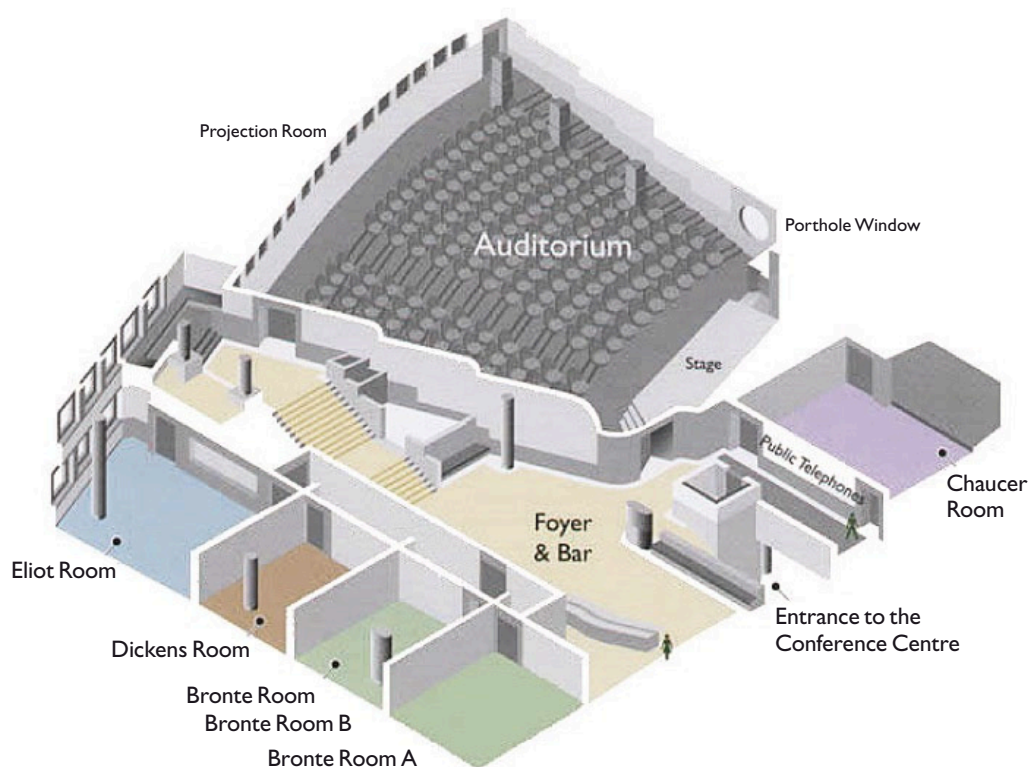

PEYTON

EVENTS

THE BRITISH LIBRARY CONFERENCE CENTRE

ROOM CAPACITIES

Room	Theatre	Cabaret	Classroom	Boardroom	Dinner	Reception
Auditorium	255	—	—	—	—	—
Foyer	—	—	—	—	70	240
Chaucer Room	60 *	30	24	24	40	50
Bronte Room	70 *	35	24	28	60	60
Bronte Room A	30	20	15	12	30	40
Bronte Room B	20	15	12	14	20	25
Dickens Room	25	15	16	16	20	25
Eliot Room	60	30	24	24	55	80
King's Library Restaurant	—	—	—	—	80	200
Terrace Restaurant	—	—	—	—	200	280

* Denotes possible requirement of additional catering area