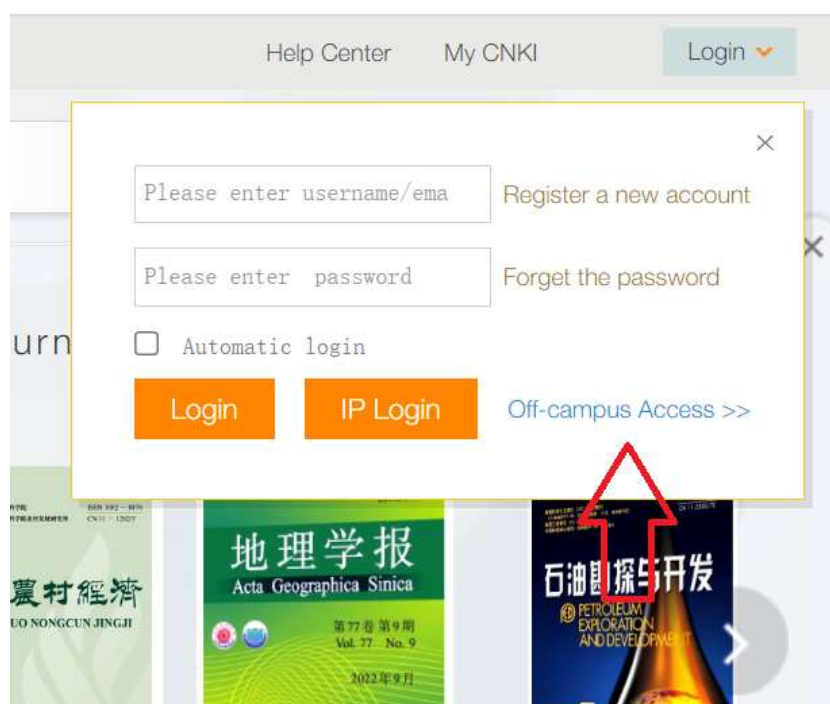

# HOW TO ACCESS CHINA ACADEMIC JOURNALS ON A PERSONAL DEVICE

<https://www.bl.uk/help/about-remote-eresources/>

If you have a [Reader Pass](#) you can access *China Academic Journals* on a personal device, both in the Library's Reading Rooms and remotely.

The first time you connect to this resource on your own device you need to click on **Login** and then **Off-Campus Access**:

You need to specify your institution; click in the text box and select **British Library** from the list that appears (or type 'British Library' in the text box) and click **GO**: