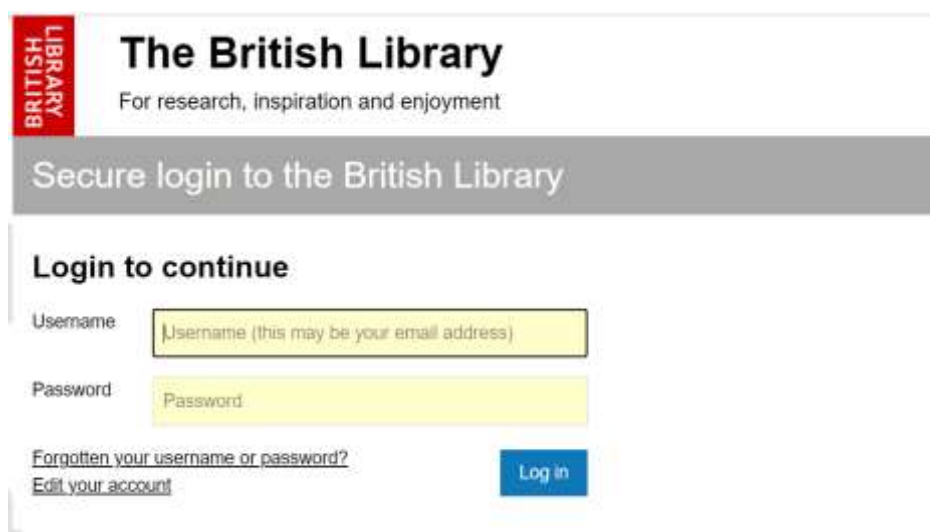

For further assistance accessing this resource, contact Customer Services:
<https://www.bl.uk/about-us/contact-us>